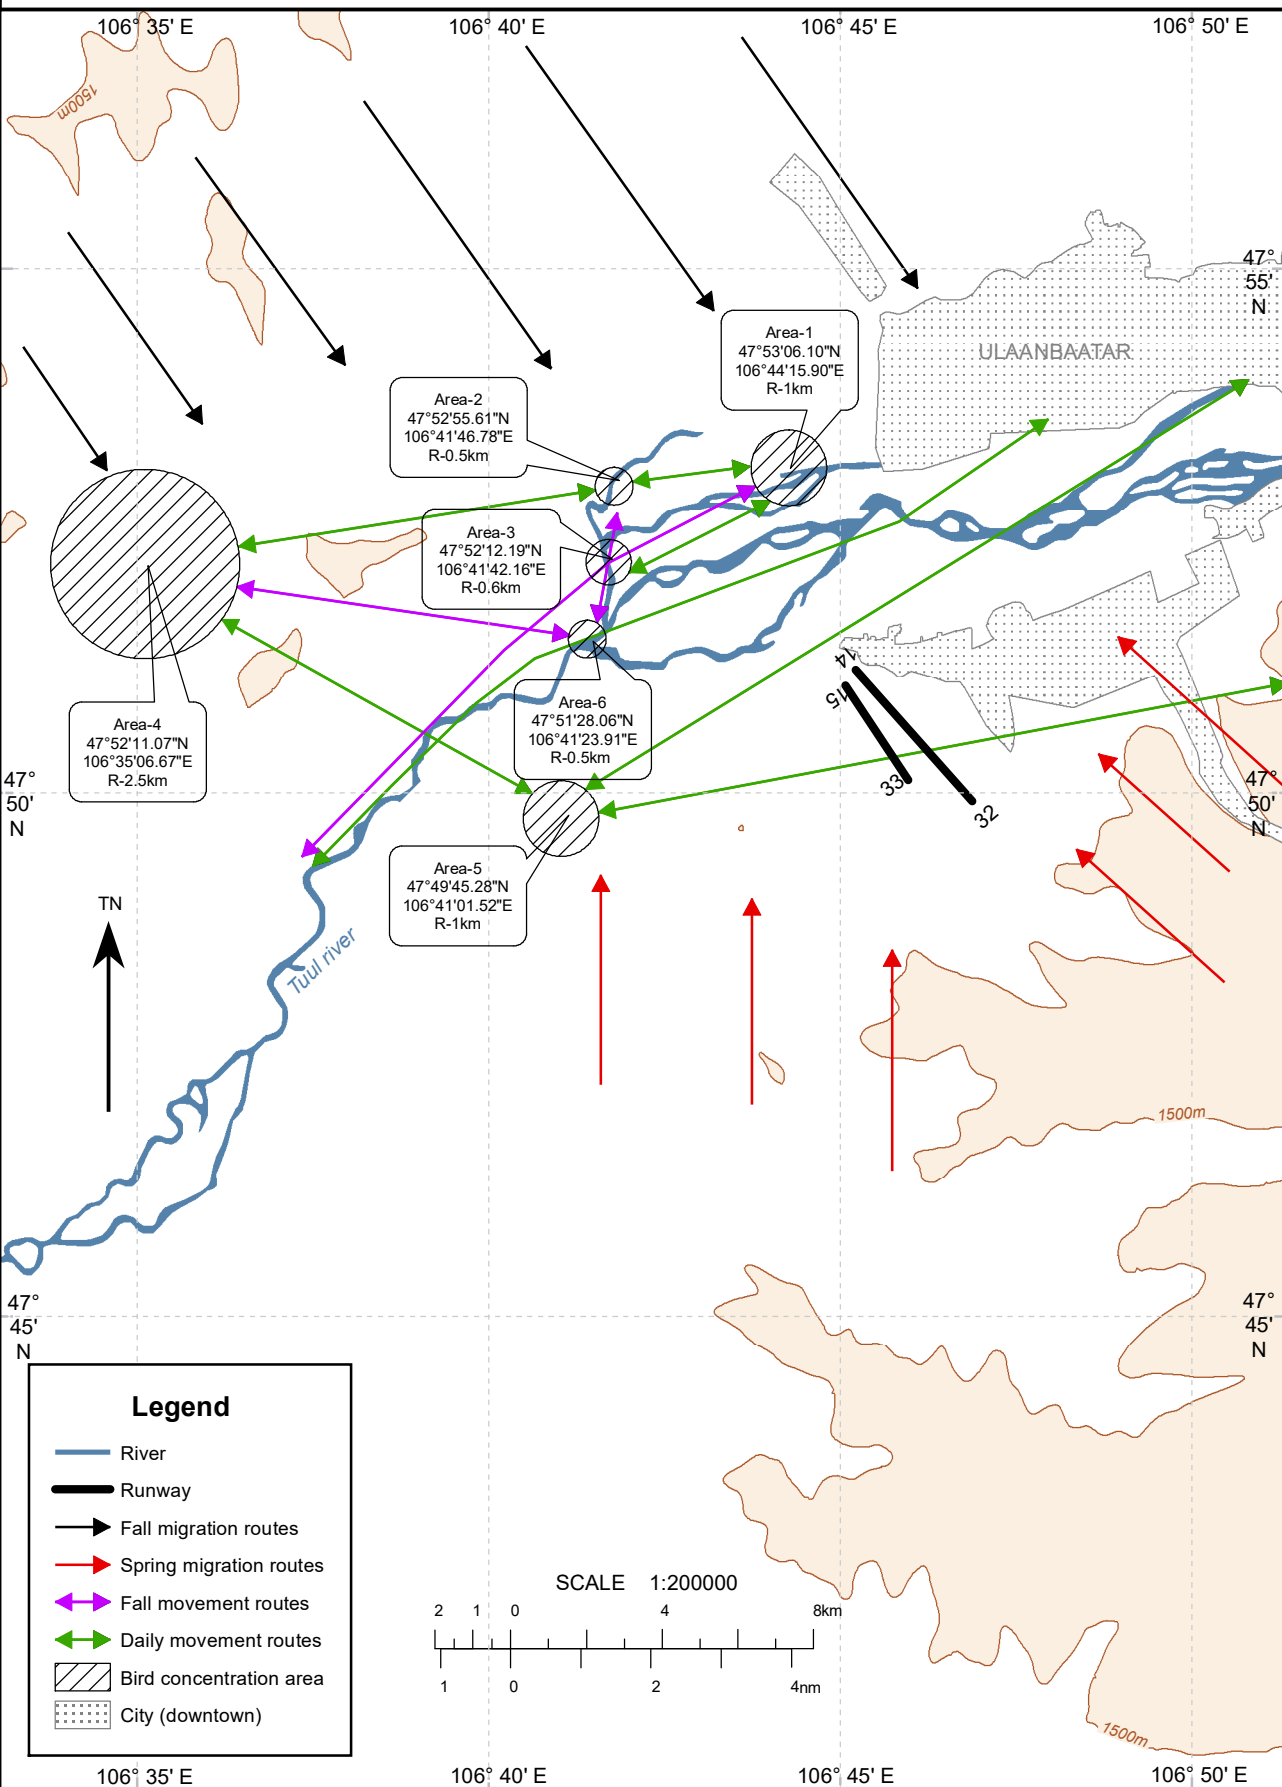

BIRD CONCENTRATIONS IN THE VICINITY OF AERODROME

ULAANBAATAR/ BUYANT-UKHAA (ZMUB)

Legend

- River
- Runway
- Fall migration routes
- Spring migration routes
- ↔ Fall movement routes
- ↔ Daily movement routes
- / / / Bird concentration area
- . . . City (downtown)

SCALE 1:200000

UPDATE: VAR and annual change removed.