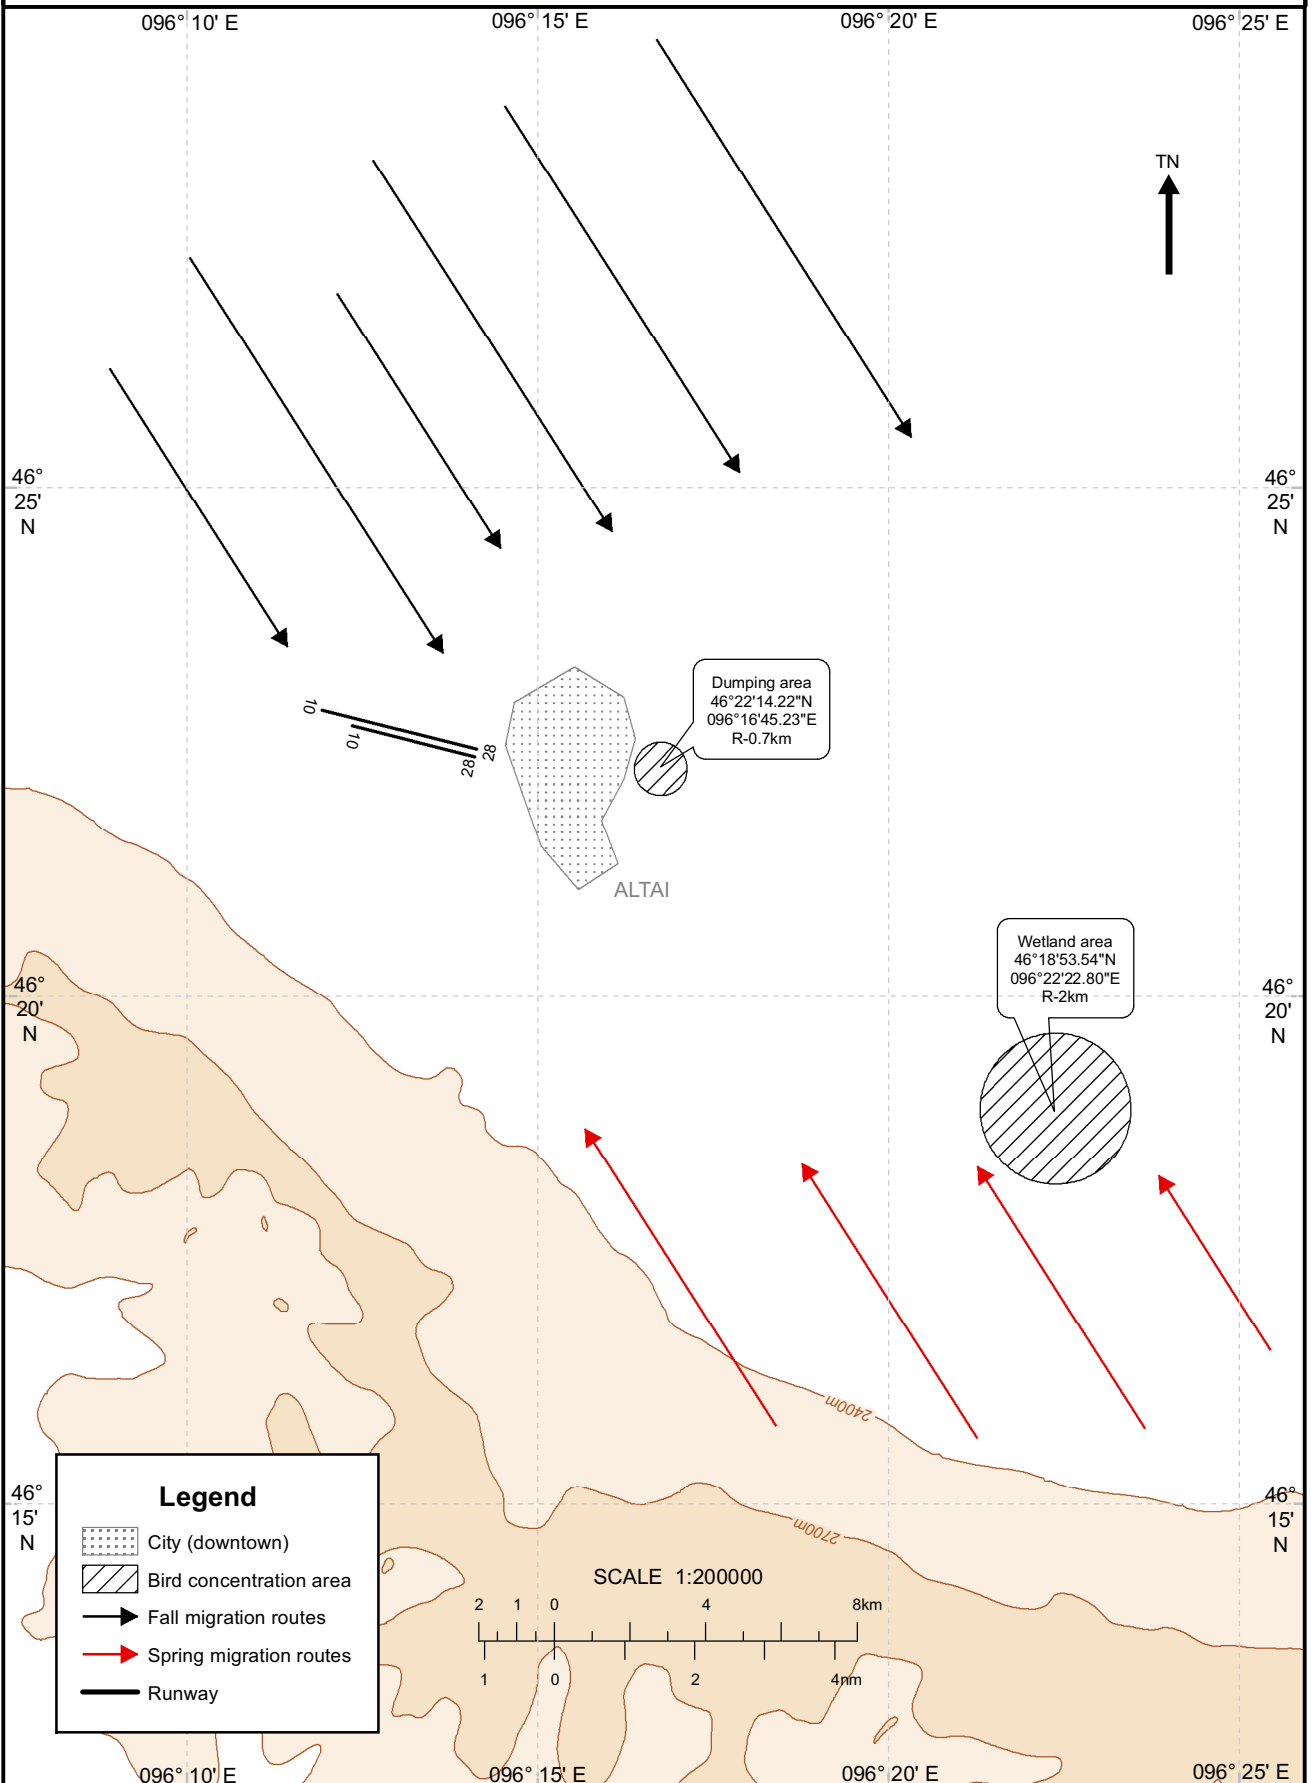

BIRD CONCENTRATIONS IN THE VICINITY OF AERODROME

GOBI-ALTAI/ ALTAI (ZMAT)

CHANGE: VAR and annual change removed.